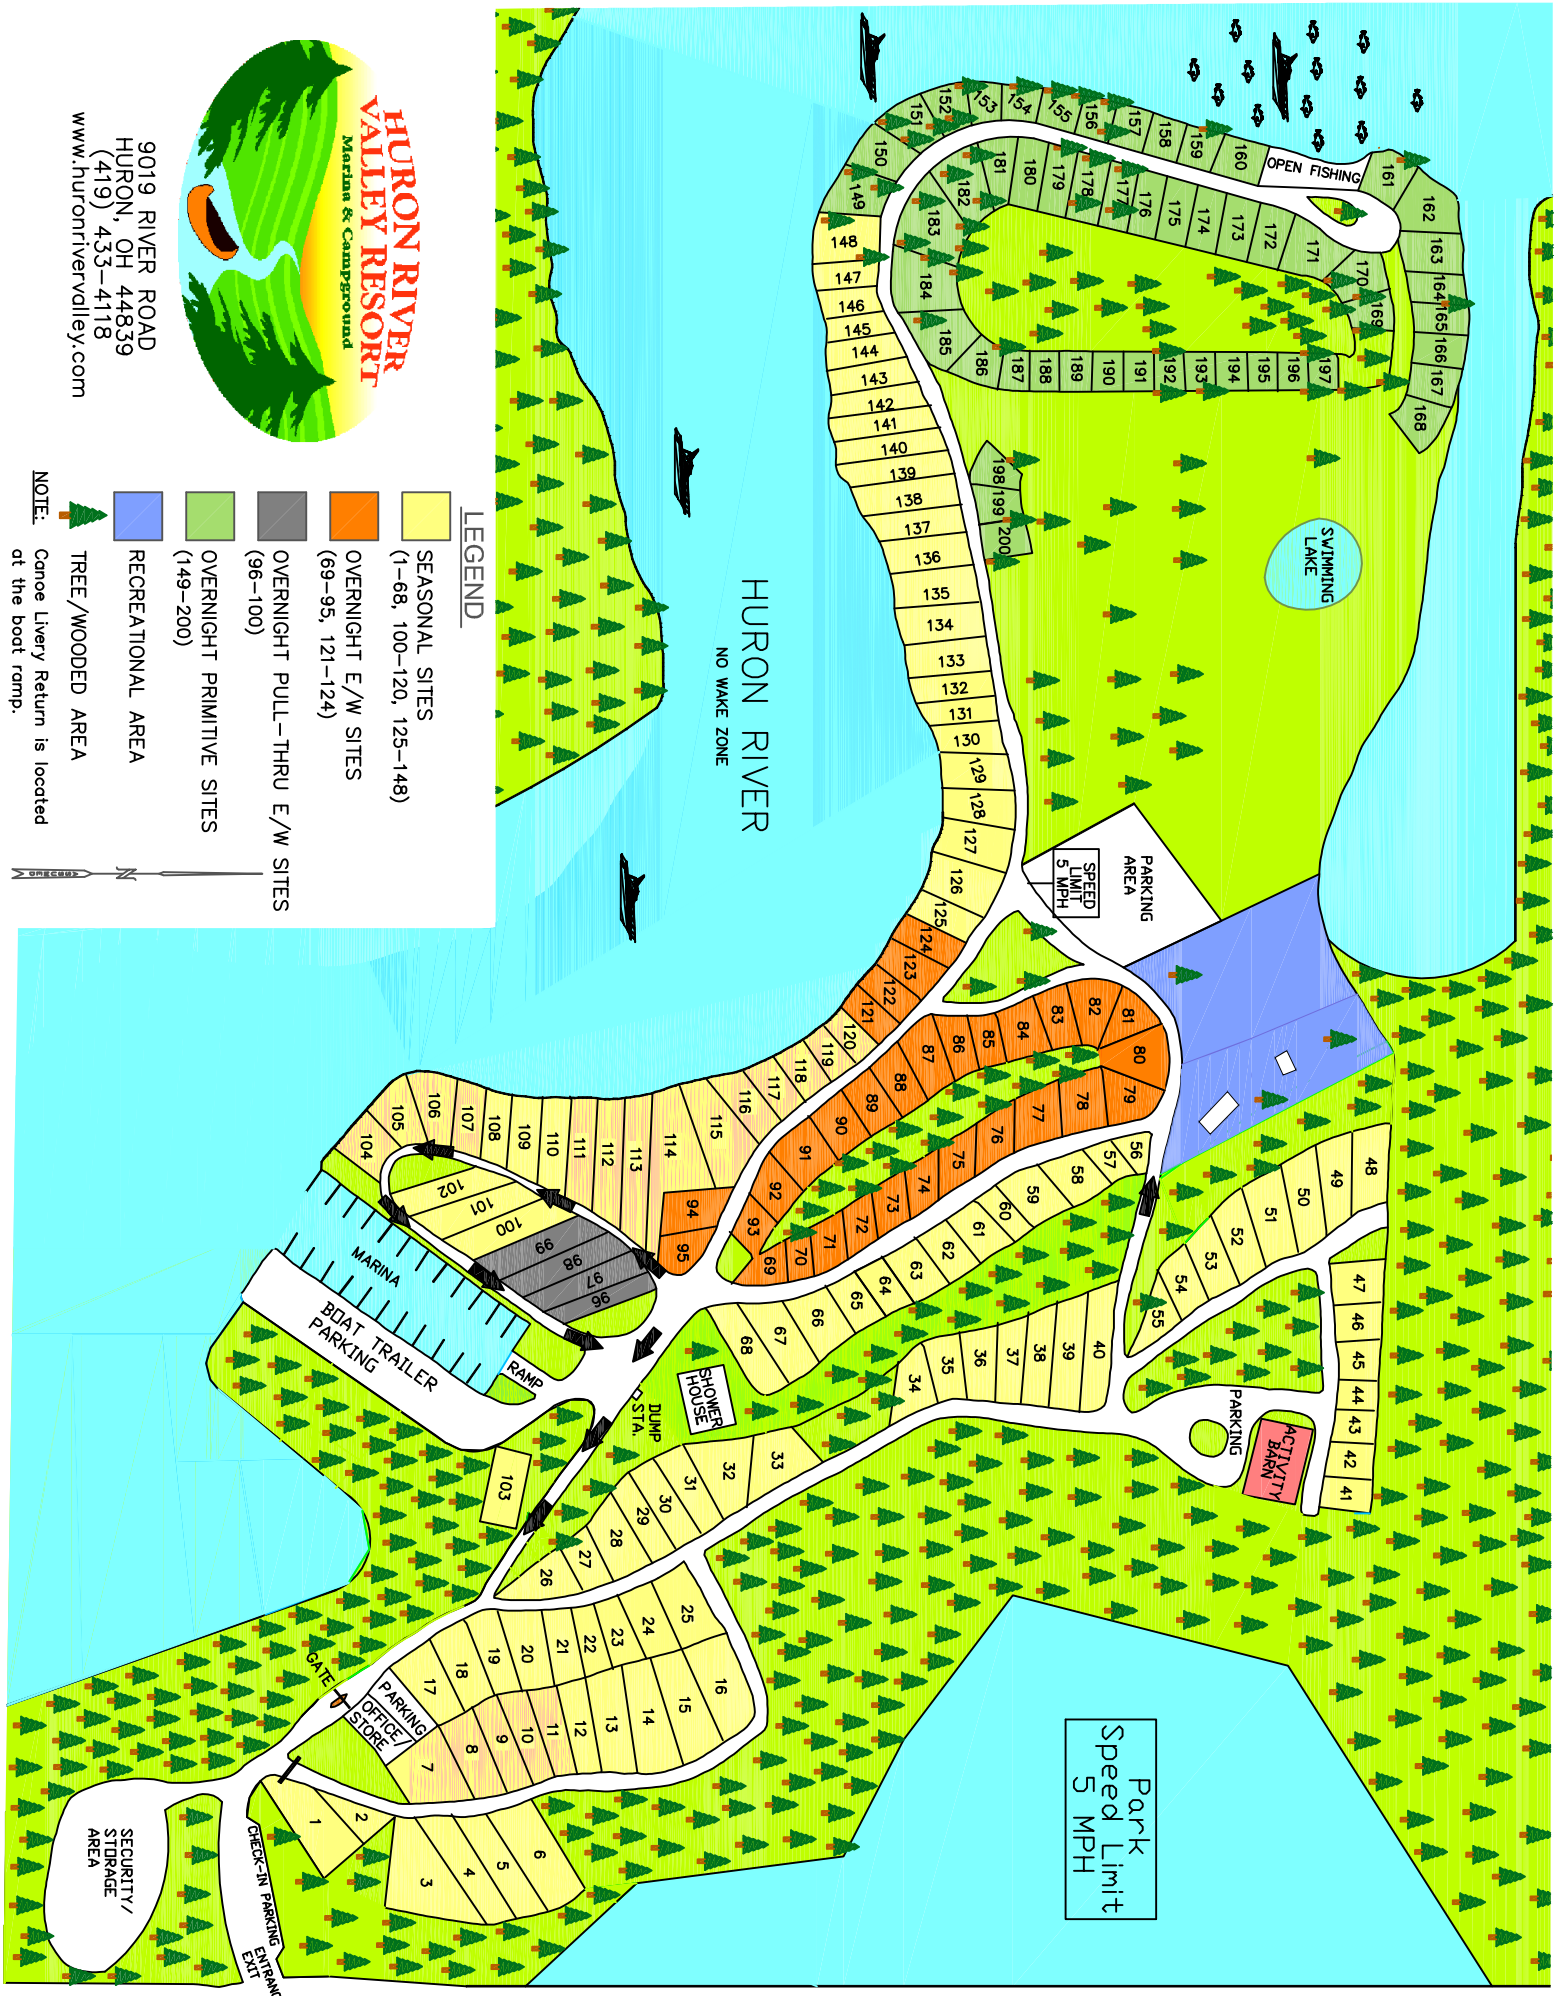

9019 RIVER ROAD
 HURON, OH 44839
 (419) 433-4118
 www.huronrivervalley.com

LEGEND

- SEASONAL SITES
(1-68, 100-120, 125-148)
- OVERNIGHT E/W SITES
(69-95, 121-124)
- OVERNIGHT PULL-THRU E/W SITES
(96-100)
- OVERNIGHT PRIMITIVE SITES
(149-200)
- RECREATIONAL AREA
- TREE/WOODED AREA

NOTE: Canoe Livery Return is located at the boat ramp.

ERIE METROPARK GREENWAY TRAIL